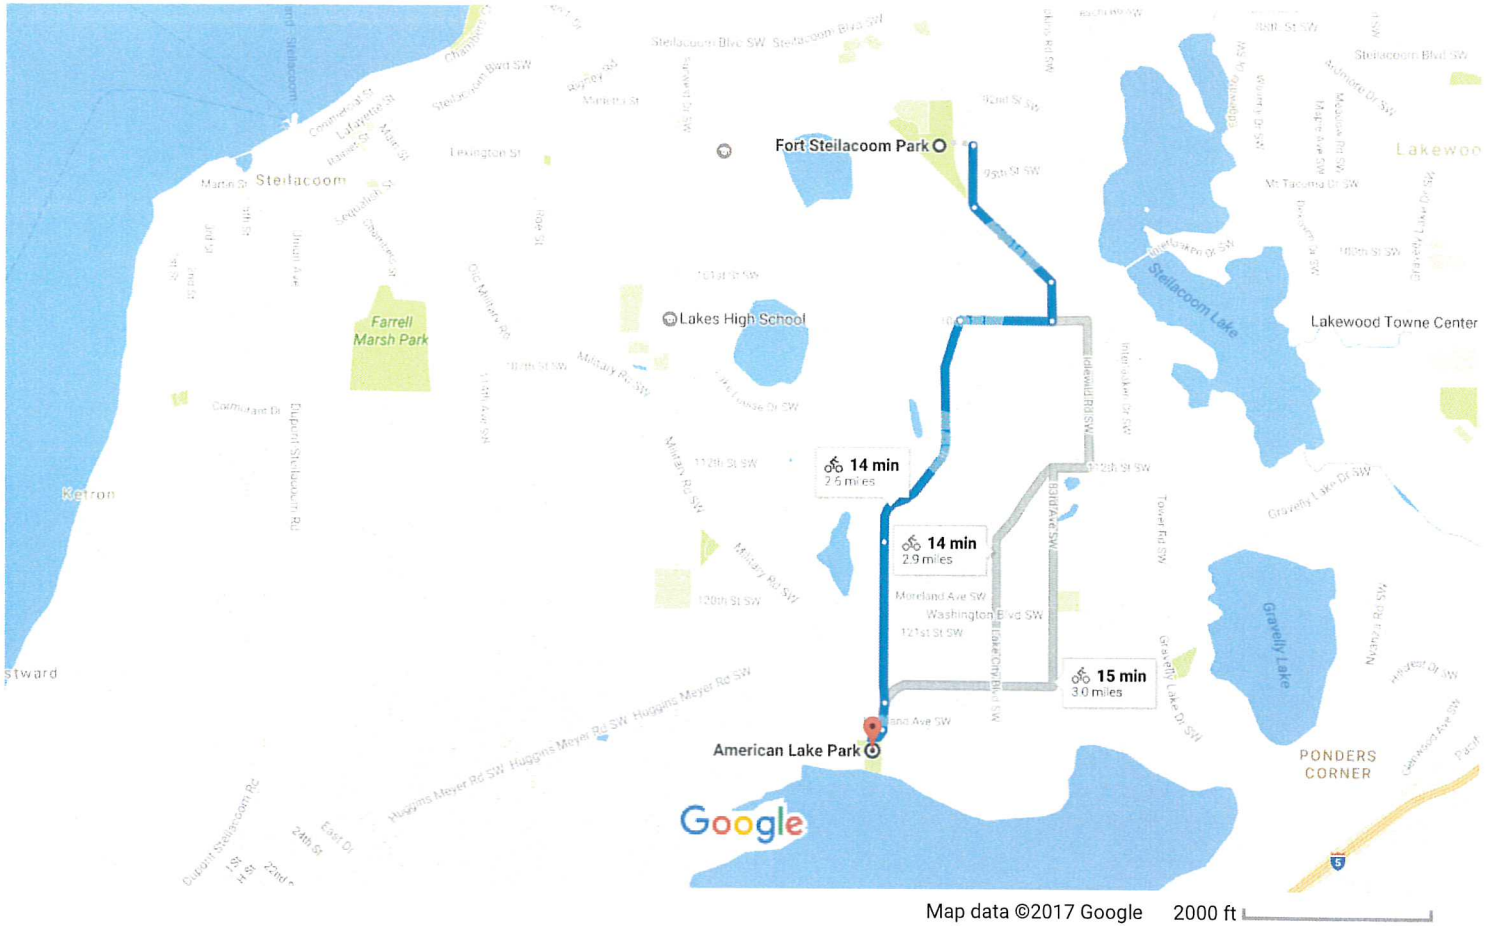

Fort Steilacoom Park to American Lake Park

Bicycle 2.6 miles, 14 min

Fort Steilacoom Park

8717 87th Ave SW, Lakewood, WA 98498

Use caution - may involve errors or sections not suited for bicycling

- ↑ 1. Head south on 87th Ave SW/Elwood Dr SW toward Fir Glen Rd SW 0.2 mi
- ↙ 2. Slight left onto Angle Ln SW 0.4 mi
- ↘ 3. Slight right onto Hipkins Rd SW 0.1 mi
- ↘ 4. Turn right onto 104th St SW 0.3 mi
- ↙ 5. Turn left onto Butte Dr SW 0.9 mi
- ↑ 6. Continue onto Vernon Ave SW 0.6 mi
- ↑ 7. Continue onto Veterans Dr SW 0.1 mi
- ↘ 8. Slight right to stay on Veterans Dr SW 279 ft